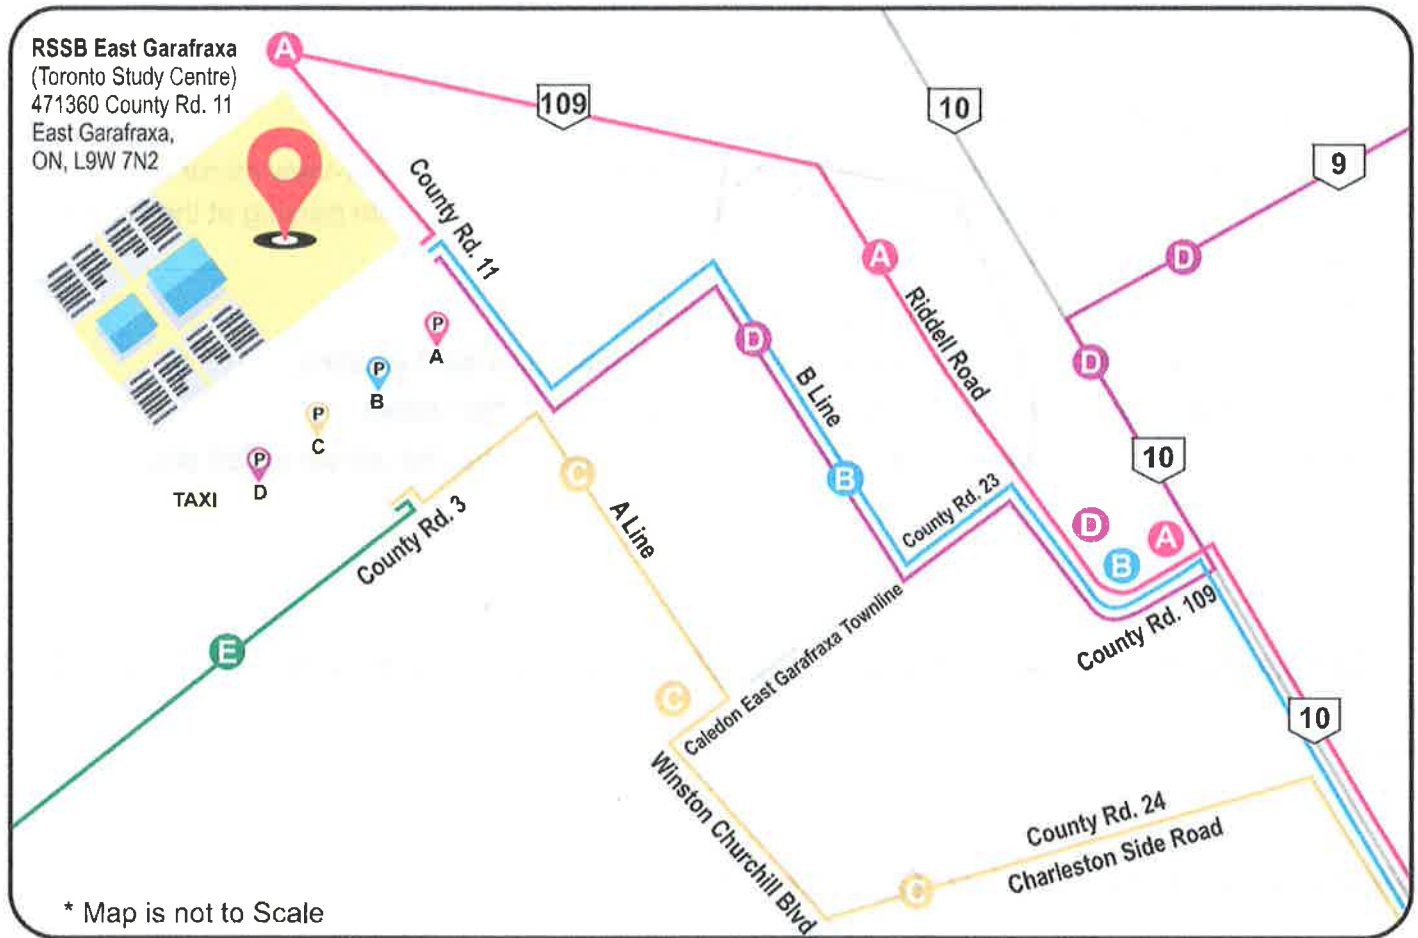

DRIVING INSTRUCTIONS

Route A & B: Brampton, Caledon and all other cities south

Route C: Toronto, Etobicoke, Mississauga and all other cities southeast

Route D: Vaughan, Richmond Hill, Markham, Kleinburg and all other cities east

Route E: Oakville, Milton, Georgetown, Burlington, Guelph, Kitchener, Hamilton and all other cities west

ROUTING TO THE SITE

- In order to minimize traffic congestion near the Study Centre, please take the assigned route for your origin city and follow the color-coded directional signs placed along the road.
- Please note that Ontario Provincial Police (OPP) will be assisting with traffic flow near the Study Centre and will direct you towards the best route into the site.